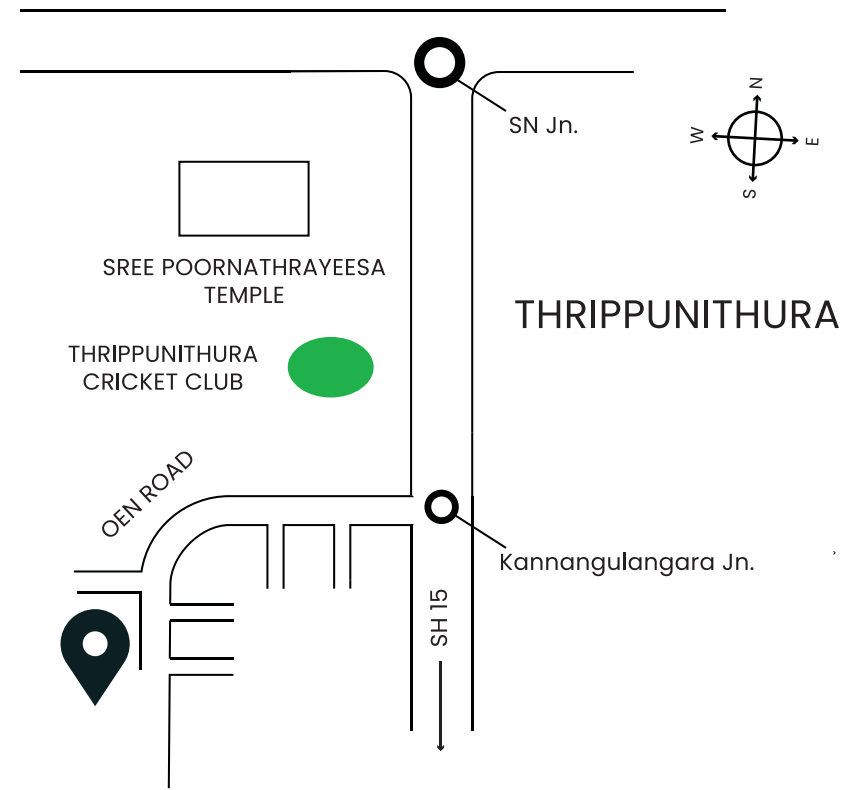

Location Map

	STATUE JUNCTION	2.5 km
	TRANSIT HUB	3.6 km
	GANDHI SQUARE	2.5 km
	METRO STATION	4 km
	NUCLEUS MALL	3.5 km

Disclaimer: The plans, specifications and images in the brochure are only indicative.