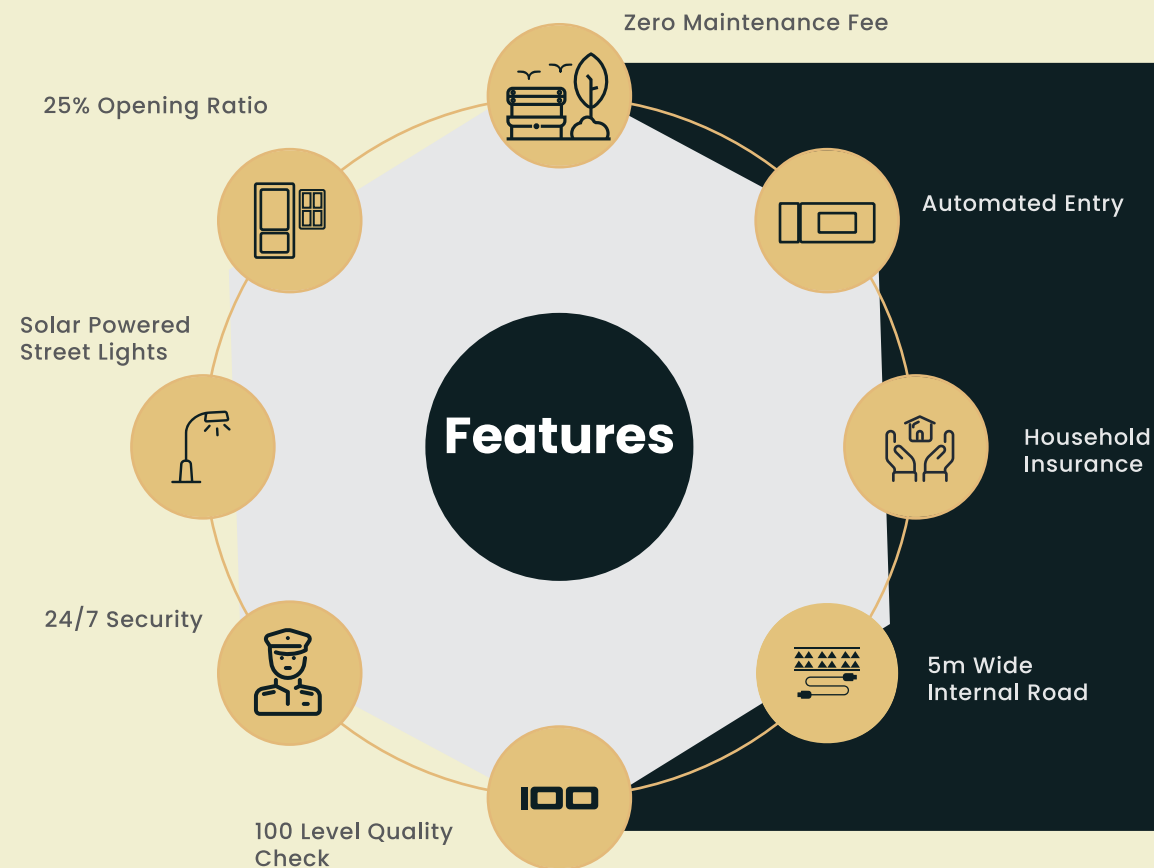

Personal Touch

We, at Level 100 ensures that our products excites as they delight. Level 100 being an upcoming realtor , we can hand hold, gauge the needs of the customer and deliver on those requirements at a personal level.